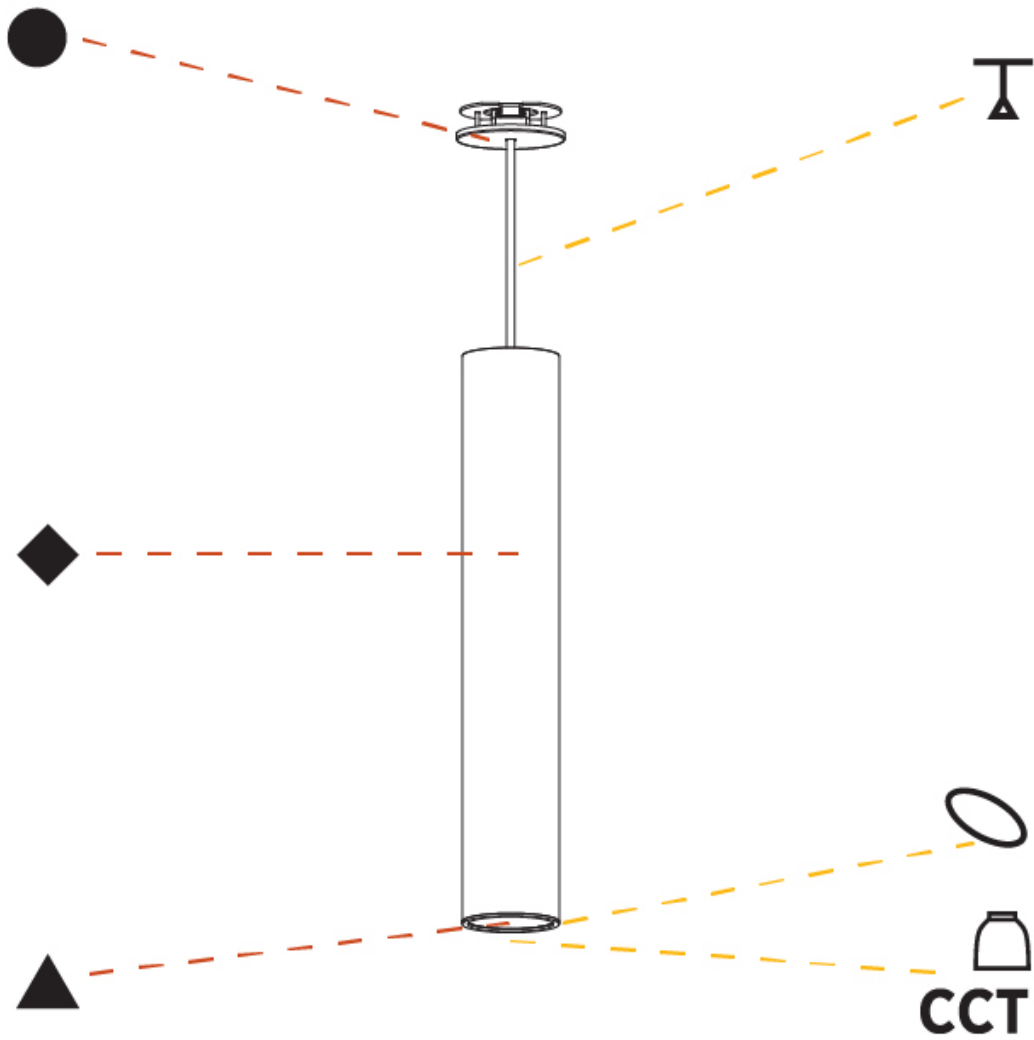

HANGOVER MONOPOINT RECESSED CANOPY SUSPENSION

A300161-

PROJECT
TYPE
SPECIFIER
QUANTITY
DATE